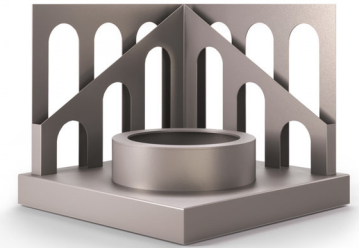

Quinta n.2 – vase

Dimensions:

L 23.5cm D 23.5cm H 20cm

Materials:

Metal

Available Colors:

Micaceous gray, Rust e Dove gray

Made in:

Italy

Product Description:

The vase *Quinta no.2* from the 'Scenografie' collection recalls the harmony of Renaissance architecture and the portals with round arches overlap on two parallel levels, combining a frontal view with a perspective.

This succulent plant pot is handcrafted in painted metal and the different levels are joined together by invisible welds. It can be displayed alone or together with other elements of the same collection both indoors and outdoors.