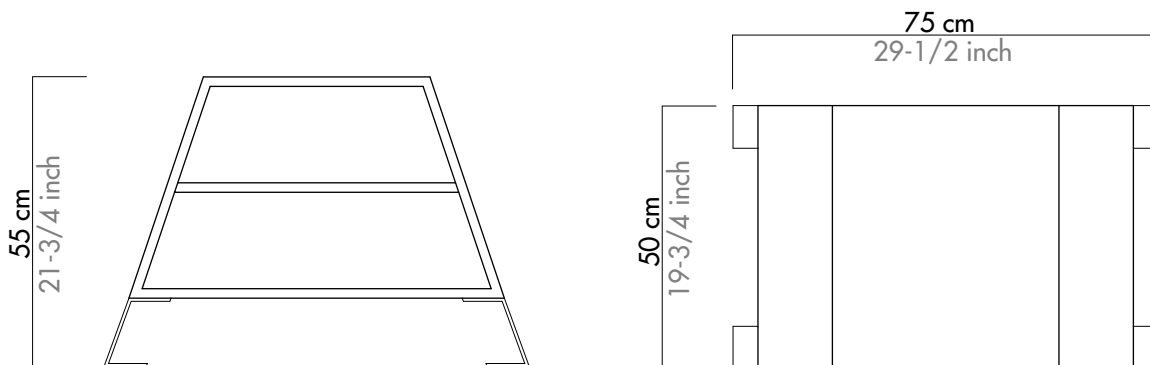

Product Description:

The Fourmosa credenza is an object of splendid craftsmanship without pre-defined measurements. It is composed of four elements, each with its own functionality and aesthetics; the component pieces can exist on their own or be combined at will.

Indeed, the trapezoid used here is in itself almost an invitation to keep going, to repeat. Starting from a single element, the sideboard can be extended ad infinitum to create a highly personalized composition in which sophisticated design is accentuated by meticulously crafted finishings. Case in point are the brass handles, perfectly calibrated to the size of the piece and designed as if they had been pencil-sketched in a single masterful line. This stylistic choice encompasses the heart of the philosophy animating this credenza, a piece of furniture that embodies technical expertise and artistic flair in every detail.