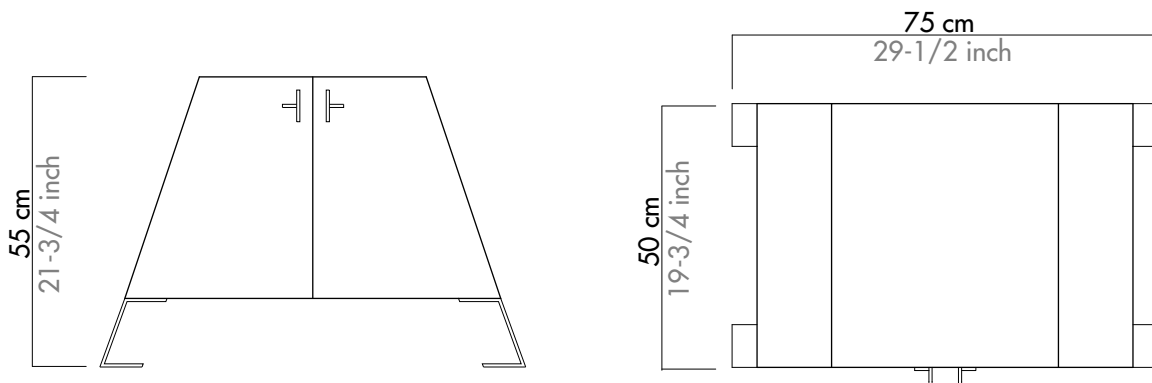

Product Description:

The Fourmosa credenza is an object of splendid craftsmanship without pre-defined measurements. It is composed of four elements, each with its own functionality and aesthetics; the component pieces can exist on their own or be combined at will.

Indeed, the trapezoid used here is in itself almost an invitation to keep going, to repeat. Starting from a single element, the sideboard can be extended ad infinitum to create a highly personalized composition in which sophisticated design is accentuated by meticulously crafted finishings. Case in point are the brass handles, perfectly calibrated to the size of the piece and designed as if they had been pencil-sketched in a single masterful line. This stylistic choice encompasses the heart of the philosophy animating this credenza, a piece of furniture that embodies technical expertise and artistic flair in every detail.