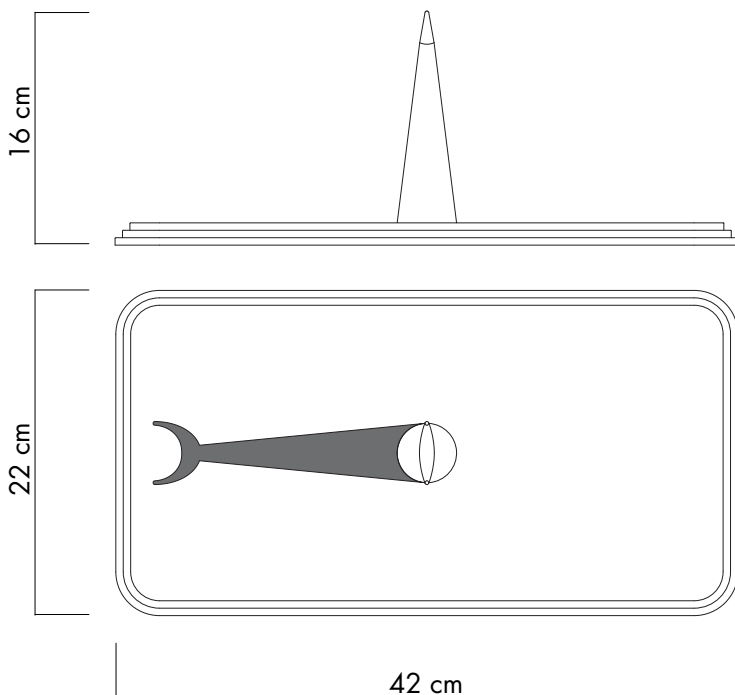

19:00 – tray

Dimensions:

L 42 P 22 H 14,5 cm

Materials:

Ceramic

Available Colors:

White and 24k Gold, White and Platinum, White and Copper

Made in:

Italy

Product Description:

Inspired by the urban element of the 'piazza', the tray 19:00 from the 'Meridiane' collection is the ideal accessory to serve convivial snacks or to simply decorate a table.

Its minimalist yet sophisticated shape is a style statement and gives it a timeless charm that allows it to adapt to different environments. The vertical component, painted with precious metals such as 24k gold, platinum and copper, recalls the recurring decorative element in Italian squares, whether it be a sculpture, an obelisk or a fountain. This gesture is underlined by the painted shadow that stands out unequivocally on the surface of the 'piazza' as if it were a sundial and makes this cutting board a unique object of its kind.